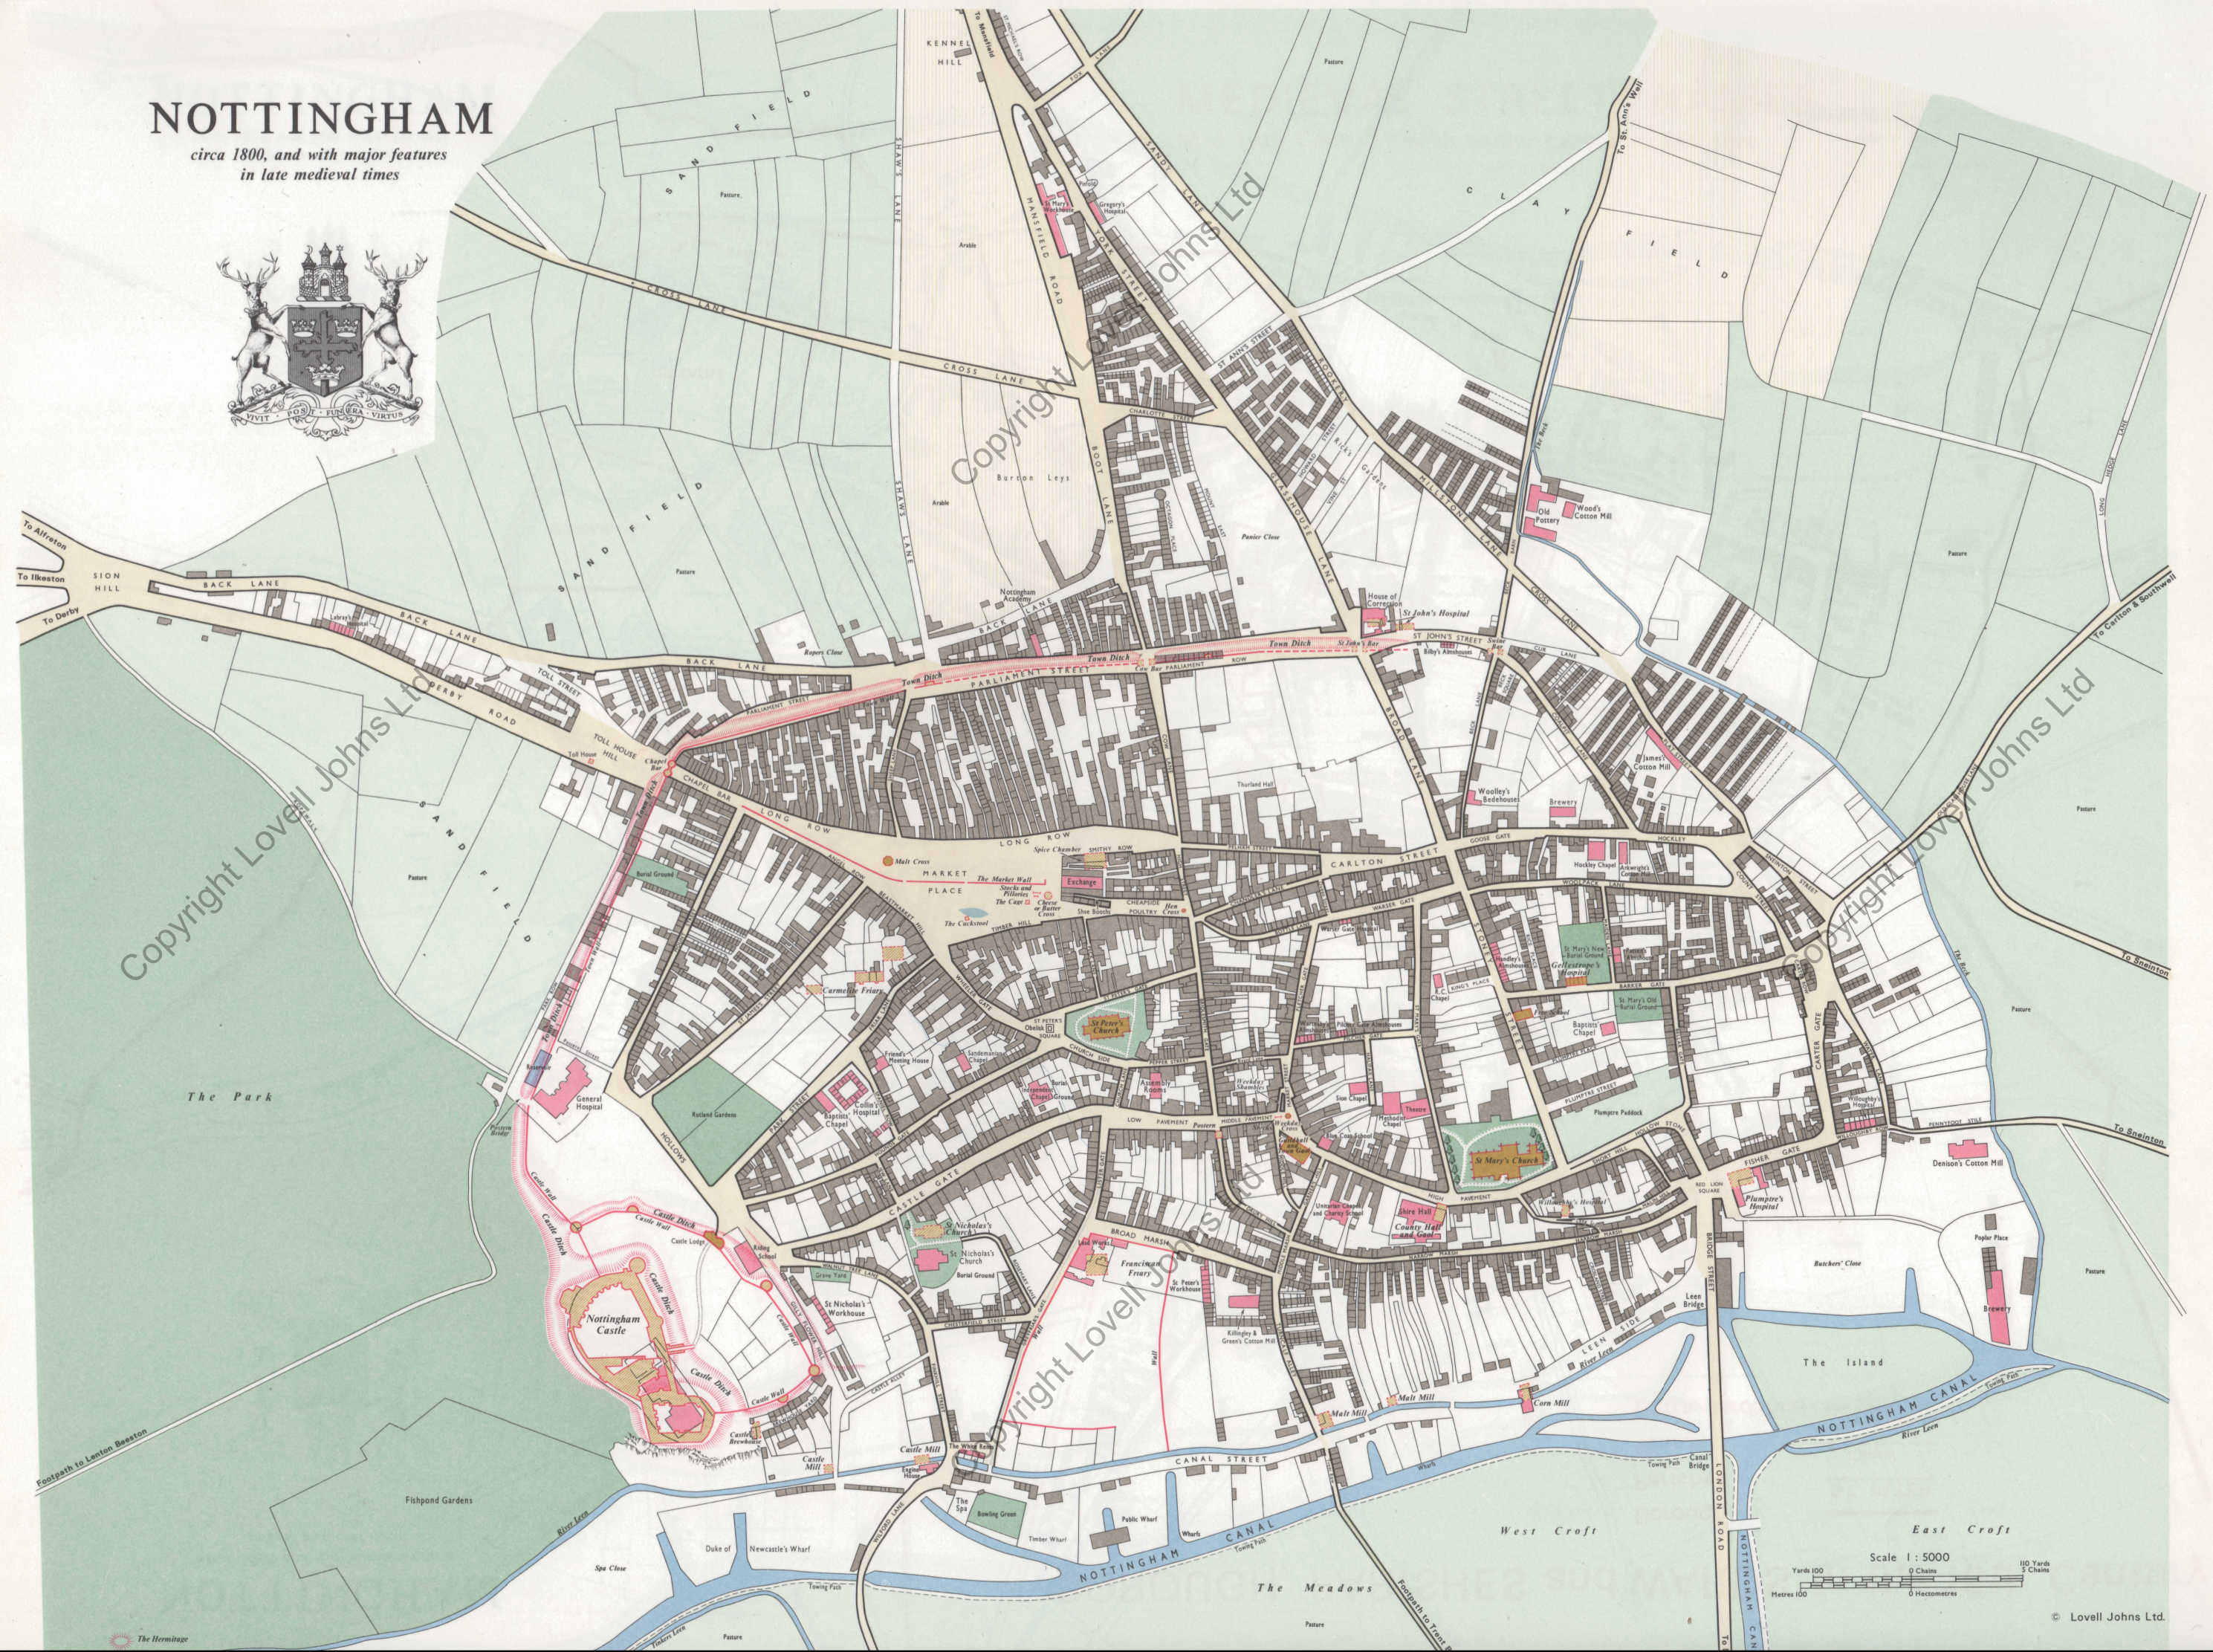

# NOTTINGHAM

circa 1800, and with major features  
in late medieval times

Scale 1 : 5000  
Yards 100 0 Chains 110 Yards 5  
Metres 100 0 Hectometres